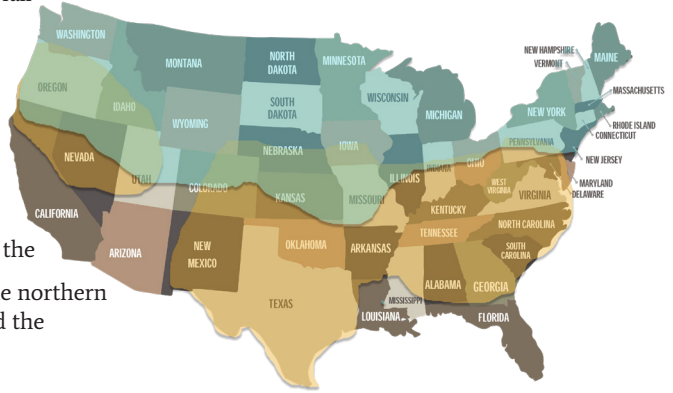

# Surge<sup>TM</sup>

## TRITICALE

# Key Attributes:

- Dual planting window, spring/fall
- Awnless (beardless)
- Late maturity
- High seed yield
- High silage yield
- Good silage quality
- Widely adapted throughout the US, spring planted across the northern US or fall planted in CA and the southern US